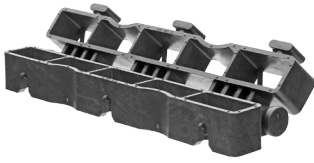

Universal angle

Dimensions:	33 x 12 x 4 cm 12.99 x 4.72 x 1.57 "	
Weight:	0.49 kg 1.08 lbs	
Feature:	to 180° angle adjustable	
Material:	PE, 100 % recycled	
Suitable for:	E50, E40, S50, A50, Bloxx	
Different delivery units upon request		

Curve-element

Dimensions:	32 x 54 x 4 cm 12.6 x 21.26 x 1.57 "	32 x 54 x 5 cm 12.6 x 21.26 x 1.97 "
Weight:	0.19 kg 0.42 lbs	0.23 kg 0.51 lbs
Material:	PE, 100 % recycled	
Suitable for:	E50, E40, S50, A50, Bloxx	
Different delivery units upon request		

Marker parking space

Dimensions:	5.6 x 5.6 cm 2.2 x 2.2 "	
Suitable for:	E40	E50, S50
Weight:	0.019 kg 0.042 "	0.02 kg 0.044 "
Material:	PE-PP, 100 % recycled	
Delivery unit:	500 pieces (different delivery units upon request)	

Dimensions:	8 x 8 cm 3.15 x 3.15 "	
Suitable for:	E40	E50, S50
Weight:	0.057 kg 0.126 lbs	0.061 kg 0.134 lbs
Material:	PE-PP, 100 % recycled	
Delivery unit:	250 pieces (different delivery units upon request)	